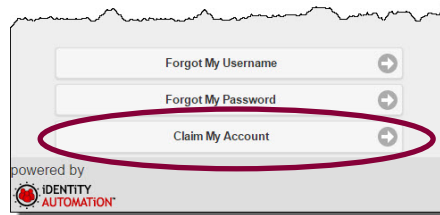

Locate Your NC UID

1. Visit <http://paystub.wcpss.net> and log in.
2. Locate your **NC UID** at the top right of the page.

Note:

- Your NC UID will be used to claim your NCEdCloud account credentials.
- Your NC UID will become your NCEdCloud username once you have claimed your account.

Claim Your NCEdCloud Account

1. **Using Google Chrome or Firefox**, visit <http://my.ncedcloud.org>.
2. Click **Claim My Account**.
3. Select **LEA Employee Claim Policy**.
4. Click **Next**.
5. Enter the required information.