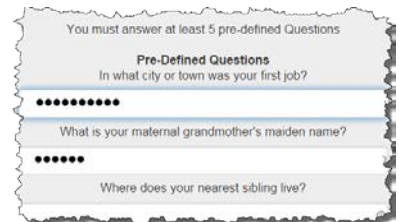

11. Click **Next.**

12. Answer **at least 5** of the security questions.

Note: These questions will be used in the event you forget your password.