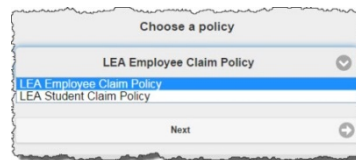

Claim Your NCEdCloud Account

1. **Using Google Chrome or Firefox**, visit <http://my.ncedcloud.org>.
2. Click **Claim My Account**.
3. Select **LEA Employee Claim Policy**.
4. Click **Next**.
5. Enter the required information.