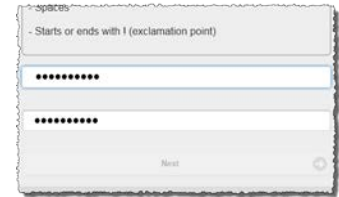

Note:

- Follow required format for Birthdate.
- LEA/Charter Code is 920.
- Staff UID is the NC UID from your paystub.

6. Click **I'm not a robot.**

7. Follow the instructions on the next page that appears. (Ex: Select all images with salad.)

8. On the bottom right, click **Verify.**

9. Click **Next.**

10. Create a **new password** and verify.

Passwords must

- Be between 8 and 16 characters long
- Contain at least one uppercase character
- Contain at least one lowercase character
- Contain at least one numeric digit