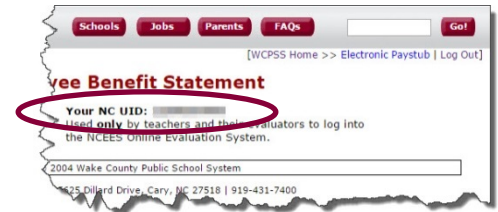

Beginning July 6, 2015, access to Home Base applications will be replaced by a single sign-on process offered through NCEdCloud. Applications affected include:

- Canvas
- PowerSchool
- PowerTeacher
- SchoolNet
- True North Logic (NCEES)

Locate Your NC UID

1. Visit <http://paystub.wcpss.net> and log in.
2. Locate your **NC UID** at the top right of the page.