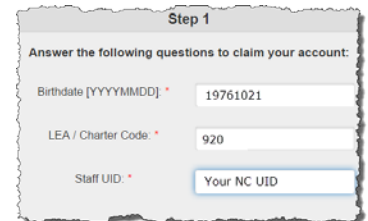

Locate Your NC UID

1. Visit <http://paystub.wcpss.net> and log in.
2. Locate your **NC UID** at the top right of the page.

Note:

- Your NC UID will be used to claim your NCEdCloud account credentials.
- Your NC UID will become your NCEdCloud username once you have claimed your account.

Claim Your NCEdCloud Account

1. **Using Google Chrome or Firefox**, visit <http://my.ncedcloud.org>.
2. Click **Claim My Account**.
3. Select **LEA Employee Claim Policy**.
4. Click **Next**.
5. Enter the required information.

Note:

- Follow required format for Birthdate.
- LEA/Charter Code is 920.
- Staff UID is the NC UID from your paystub.

6. Click **I'm not a robot.**

7. Follow the instructions on the next page that appears. (Ex: Select all images with salad.)